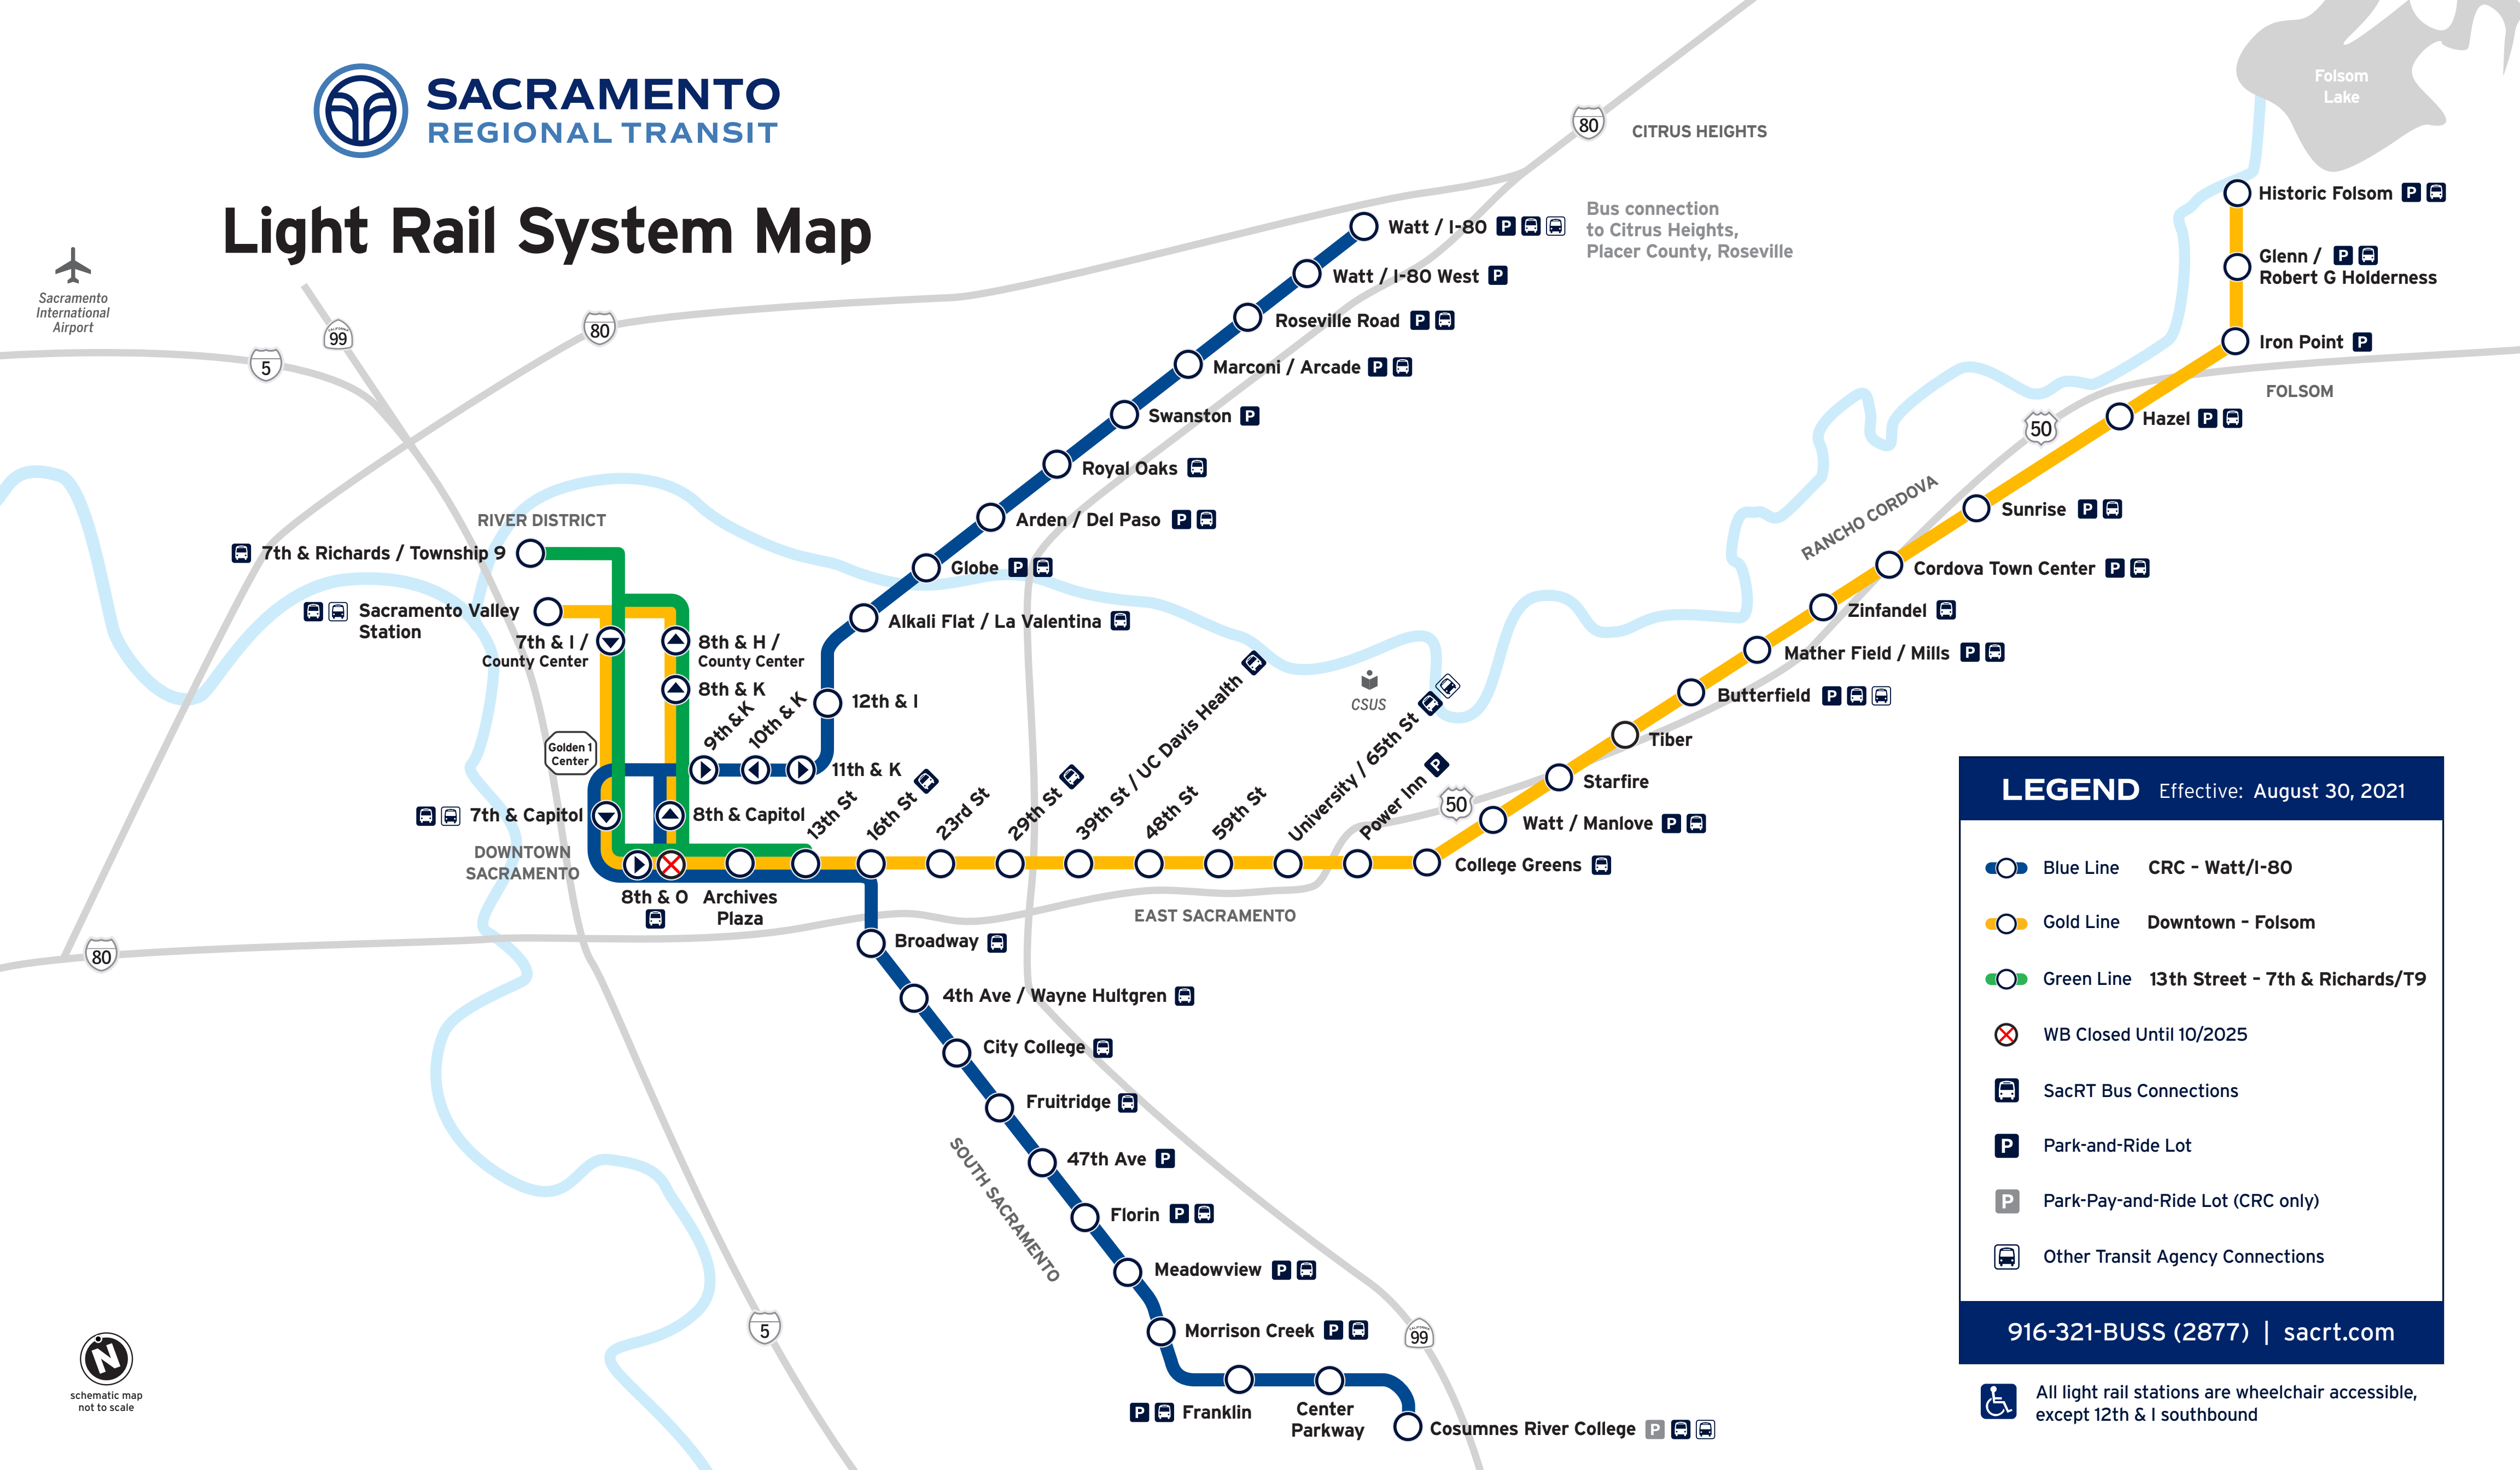

Light Rail System Map

LEGEND Effective: August 30, 2021

-  Blue Line **CRC - Watt/I-80**
-  Gold Line **Downtown - Folsom**
-  Green Line **13th Street - 7th & Richards/T9**
-  WB Closed Until 10/2025
-  SacRT Bus Connections
-  Park-and-Ride Lot
-  Park-Pay-and-Ride Lot (CRC only)
-  Other Transit Agency Connections

916-321-BUSS (2877) | sacrt.com

 All light rail stations are wheelchair accessible, except 12th & I southbound